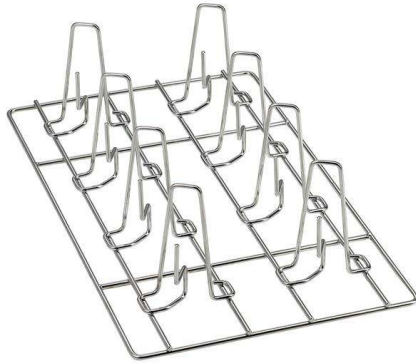

**Cooking accessories  
Grids for chicken**

ITEM # \_\_\_\_\_

MODEL # \_\_\_\_\_

NAME # \_\_\_\_\_

SIS # \_\_\_\_\_

AIA # \_\_\_\_\_

922086 - 922266 - 922036

**Main Features**

- Stainless steel sturdy construction.
- Ideal for obtaining perfect browning and juicy cookin results thanks to the distribution of the chickens in the grid.

APPROVAL: \_\_\_\_\_

**Electrolux**  
PROFESSIONAL

2025.02.25

**Key Information:****External dimensions,  
Width:**

922086 (GR4CH12)	265 mm
922266 (GR8CH11)	325 mm
922036 (GRPA8CH)	325 mm

**External dimensions,  
Depth:**

922086 (GR4CH12)	325 mm
922266 (GR8CH11)	530 mm
922036 (GRPA8CH)	530 mm